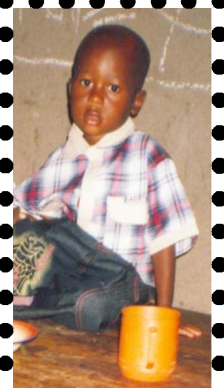

Mission International
"Making this world a better place"

Charity Number: SC038645